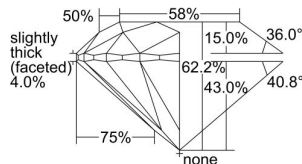

GIA®

FACSIMILE

GIA REPORT 6224652811

Verify this report at GIA.edu

GIA NATURAL DIAMOND DOSSIER®

September 27, 2022
GIA Report Number 6224652811
Shape and Cutting Style ..... Round Brilliant
Measurements ..... 4.75 - 4.78 x 2.96 mm

GRADING RESULTS

Carat Weight ..... 0.42 carat
Color Grade ..... G
Clarity Grade VS2
Cut Grade ..... Excellent

ADDITIONAL GRADING INFORMATION

Polish ..... Excellent
Symmetry ..... Excellent
Fluorescence ..... None
Clarity Characteristics ..... Crystal, Cloud
Inscription(s): GIA 6224652811

PROPORTIONS

Profile to actual proportions