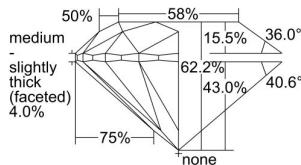

GIA®

FACSIMILE

GIA REPORT 6224666230

Verify this report at GIA.edu

GIA NATURAL DIAMOND DOSSIER®

October 06, 2022
GIA Report Number 6224666230
Shape and Cutting Style ..... Round Brilliant
Measurements ..... 5.40 - 5.43 x 3.37 mm

GRADING RESULTS

Carat Weight ..... 0.61 carat
Color Grade ..... K
Clarity Grade VS1
Cut Grade ..... Excellent

ADDITIONAL GRADING INFORMATION

Polish ..... Excellent
Symmetry ..... Excellent
Fluorescence ..... None
Clarity Characteristics ..... Cloud
Inscription(s): GIA 6224666230

PROPORTIONS

Profile to actual proportions

GRADING SCALES

GIA COLOR SCALE	GIA CLARITY SCALE	GIA CUT SCALE	
D	FLAWLESS	EXCELLENT	
E	INTERNALLY FLAWLESS		
F		VVS₁	VERY GOOD
G	VVS₂		
H	VS₁	GOOD	
I	VS₂		
J	SI₁	FAIR	
K	SI₂		
L	I₁	POOR	
M	I₂		
N	I₃		
O			
P			
Q			
R			
S			
T			
U			
V			
W			
X			
Y			
Z