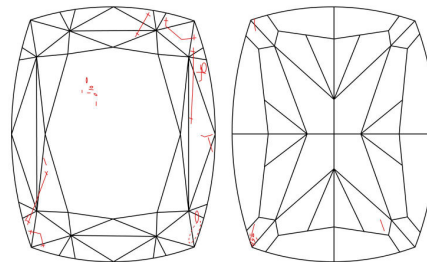

Carat Weight ..... 1.00 carat  
 Color Grade ..... Fancy Yellow  
 Color Origin ..... Natural  
 Color Distribution ..... Even  
 Clarity Grade ..... SI1  
 Proportions:

Profile not to actual proportions

ADDITIONAL INFORMATION

GIA COLORED DIAMOND SCALE

Illustration of GIA fancy color grade interrelationships

GIA CLARITY SCALE

FLAWLESS
INTERNALLY FLAWLESS
VERY VERY SLIGHTLY INCLUDED VVS <sub>1</sub>
VERY VERY SLIGHTLY INCLUDED VVS <sub>2</sub>
VERY SLIGHTLY INCLUDED VS <sub>1</sub>
VERY SLIGHTLY INCLUDED VS <sub>2</sub>
SLIGHTLY INCLUDED SI <sub>1</sub>
SLIGHTLY INCLUDED SI <sub>2</sub>
INCLUDED I <sub>1</sub>
INCLUDED I <sub>2</sub>
INCLUDED I <sub>3</sub>

CLARITY CHARACTERISTICS

KEY TO SYMBOLS\*

- Twinning Wisp
- Needle
- Crystal
- Feather
- Cloud

\* Red symbols denote internal characteristics (inclusions). Green or black symbols denote external characteristics (blemishes). Diagram is an approximate representation of the diamond, and symbols shown indicate type, position, and approximate size of clarity characteristics. All clarity characteristics may not be shown. Details of finish are not shown.