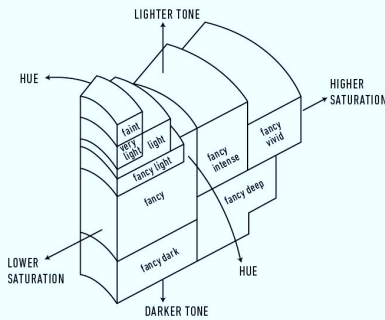

Carat Weight ..... 1.00 carat  
 Color Grade ..... Fancy Yellow  
 Color Origin ..... Natural  
 Color Distribution ..... Even  
 Clarity Grade ..... SI1  
 Proportions:

Profile not to actual proportions

ADDITIONAL INFORMATION

GIA COLORED DIAMOND SCALE

Illustration of GIA fancy color grade interrelationships

GIA CLARITY SCALE

FLAWLESS
INTERNALLY FLAWLESS
VERY VERY SLIGHTLY INCLUDED VVS <sub>1</sub>
VERY VERY SLIGHTLY INCLUDED VVS <sub>2</sub>
VERY SLIGHTLY INCLUDED VS <sub>1</sub>
VERY SLIGHTLY INCLUDED VS <sub>2</sub>
SLIGHTLY INCLUDED SI <sub>1</sub>
SLIGHTLY INCLUDED SI <sub>2</sub>
INCLUDED I <sub>1</sub>
INCLUDED I <sub>2</sub>
INCLUDED I <sub>3</sub>

CLARITY CHARACTERISTICS

KEY TO SYMBOLS\*

- Twinning Wisp
- Needle
- Crystal
- Feather
- Cloud

\* Red symbols denote internal characteristics (inclusions). Green or black symbols denote external characteristics (blemishes). Diagram is an approximate representation of the diamond, and symbols shown indicate type, position, and approximate size of clarity characteristics. All clarity characteristics may not be shown. Details of finish are not shown.