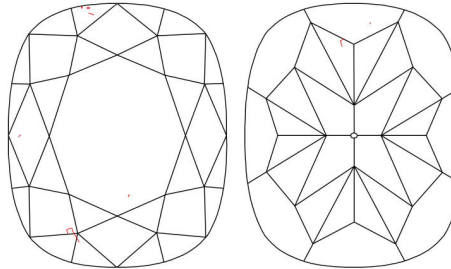

GIA NATURAL DIAMOND GRADING REPORT

February 07, 2023

GIA Report Number ..... 6224775734

Shape and Cutting Style ..... Cushion Modified Brilliant

Measurements ..... 8.32 x 7.03 x 4.81 mm

GRADING RESULTS

Carat Weight ..... 2.53 carat

PROPORTIONS

Profile not to actual proportions

CLARITY CHARACTERISTICS

KEY TO SYMBOLS\*

- Crystal
- ~ Feather
- ∖ Needle
- ☉ Cloud

\* Red symbols denote internal characteristics (inclusions). Green or black symbols denote external characteristics (blemishes). Diagram is an approximate representation of the diamond, and symbols shown indicate type, position, and approximate size of clarity characteristics. All clarity characteristics may not be shown. Details of finish are not shown.