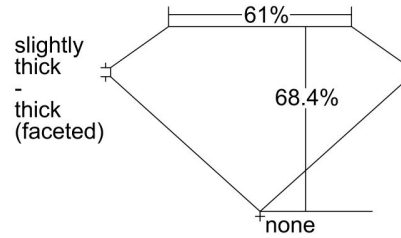

GIA NATURAL DIAMOND GRADING REPORT

February 07, 2023

GIA Report Number ..... 6224775734

Shape and Cutting Style ..... Cushion Modified Brilliant

Measurements ..... 8.32 x 7.03 x 4.81 mm

GRADING RESULTS

Carat Weight ..... 2.53 carat

Color Grade ..... J

Clarity Grade ..... VS1

ADDITIONAL GRADING INFORMATION

Polish ..... Excellent

Symmetry ..... Excellent

Fluorescence ..... None

Inscription(s): GIA 6224775734

Comments: Pinpoints are not shown.

PROPORTIONS

Profile not to actual proportions

CLARITY CHARACTERISTICS

KEY TO SYMBOLS\*

- Crystal
- ~ Feather
- ∖ Needle
- ☉ Cloud

\* Red symbols denote internal characteristics (inclusions). Green or black symbols denote external characteristics (blemishes). Diagram is an approximate representation of the diamond, and symbols shown indicate type, position, and approximate size of clarity characteristics. All clarity characteristics may not be shown. Details of finish are not shown.