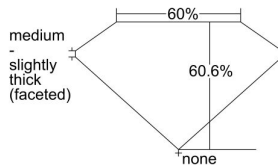

GIA®

FACSIMILE

GIA REPORT 6224779431

Verify this report at GIA.edu

GIA NATURAL DIAMOND DOSSIER®

January 06, 2023
GIA Report Number 6224779431
Shape and Cutting Style ..... Pear Brilliant
Measurements ..... 7.90 x 5.27 x 3.19 mm

GRADING RESULTS

Carat Weight ..... 0.80 carat
Color Grade I
Clarity Grade SI1

ADDITIONAL GRADING INFORMATION

Polish ..... Excellent
Symmetry ..... Excellent
Fluorescence ..... Strong Blue
Clarity Characteristics ..... Crystal
Inscription(s): GIA 6224779431

PROPORTIONS

Profile not to actual proportions

GRADING SCALES

GIA COLOR SCALE		GIA CLARITY SCALE			
COLORLESS	D	VERY VERY SLIGHTLY INCLUDED	FLAWLESS		
	E		INTERNALLY FLAWLESS		
	F	VERY SLIGHTLY INCLUDED	VVS₁		
	G		VVS₂		
	H		VS₁		
	NEAR COLORLESS	I	SLIGHTLY INCLUDED	VS₂	
		J		SI₁	
		FAINT	K	INCLUDED	SI₂
			L		I₁
			M		I₂
VERT LIGHT	N	LIGHT	I₃		
	O				
	P				
	Q				
	R