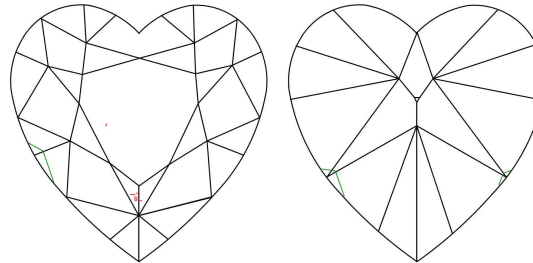

GIA NATURAL DIAMOND GRADING REPORT

February 02, 2023

GIA Report Number 6224813030

Shape and Cutting Style Heart Brilliant

Measurements 8.49 x 9.56 x 5.76 mm

GRADING RESULTS

Carat Weight 2.90 carat

Color Grade J

Clarity Grade VS1

ADDITIONAL GRADING INFORMATION

Polish Very Good

Symmetry Very Good

Fluorescence Faint

Inscription(s): GIA 6224813030

Comments: Pinpoints are not shown.

PROPORTIONS

Profile not to actual proportions

CLARITY CHARACTERISTICS

KEY TO SYMBOLS*

- Crystal
- ∖ Needle
- △ Natural

* Red symbols denote internal characteristics (inclusions). Green or black symbols denote external characteristics (blemishes). Diagram is an approximate representation of the diamond, and symbols shown indicate type, position, and approximate size of clarity characteristics. All clarity characteristics may not be shown. Details of finish are not shown.