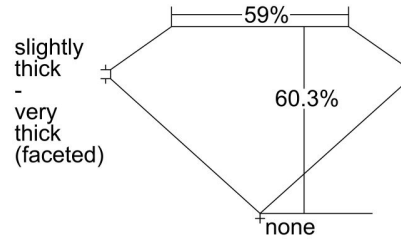

GIA NATURAL DIAMOND GRADING REPORT

February 02, 2023

GIA Report Number 6224813030

Shape and Cutting Style Heart Brilliant

Measurements 8.49 x 9.56 x 5.76 mm

GRADING RESULTS

Carat Weight 2.90 carat

Color Grade J

Clarity Grade VS1

ADDITIONAL GRADING INFORMATION

Polish Very Good

Symmetry Very Good

Fluorescence Faint

Inscription(s): GIA 6224813030

Comments: Pinpoints are not shown.

PROPORTIONS

Profile not to actual proportions

CLARITY CHARACTERISTICS

KEY TO SYMBOLS*

- Crystal
- ∖ Needle
- △ Natural

* Red symbols denote internal characteristics (inclusions). Green or black symbols denote external characteristics (blemishes). Diagram is an approximate representation of the diamond, and symbols shown indicate type, position, and approximate size of clarity characteristics. All clarity characteristics may not be shown. Details of finish are not shown.