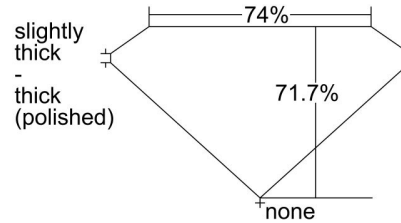

GIA NATURAL DIAMOND GRADING REPORT

February 03, 2023

GIA Report Number 6224813555

Shape and Cutting Style Square Modified Brilliant

Measurements 9.66 x 9.54 x 6.84 mm

GRADING RESULTS

Carat Weight 5.01 carat

PROPORTIONS

Profile not to actual proportions

CLARITY CHARACTERISTICS

KEY TO SYMBOLS*

- Crystal
- ~ Feather
- ^ Natural
- ^ Extra Facet

* Red symbols denote internal characteristics (inclusions). Green or black symbols denote external characteristics (blemishes). Diagram is an approximate representation of the diamond, and symbols shown indicate type, position, and approximate size of clarity characteristics. All clarity characteristics may not be shown. Details of finish are not shown.