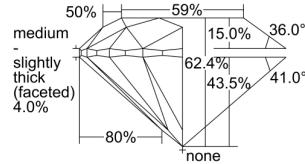

GIA®

FACSIMILE

GIA REPORT 6224983255

Verify this report at GIA.edu

GIA NATURAL DIAMOND DOSSIER®

June 21, 2023
GIA Report Number 6224983255
Shape and Cutting Style ..... Round Brilliant
Measurements ..... 4.85 - 4.89 x 3.04 mm

GRADING RESULTS

Carat Weight ..... 0.45 carat
Color Grade ..... F
Clarity Grade VS2
Cut Grade ..... Excellent

ADDITIONAL GRADING INFORMATION

Polish ..... Excellent
Symmetry ..... Excellent
Fluorescence ..... None
Clarity Characteristics ..... Crystal, Cloud
Inscription(s): GIA 6224983255

PROPORTIONS

Profile to actual proportions

GRADING SCALES

GIA COLOR SCALE

COLORED	D
	E
	F
	G
	H
	I
	J
NEAR COLORLESS	K
	L
	M
	N
	O
	P
	Q
	R
	S
	T
	U
	V
	W
	X
	Y
LIGHT	Z

GIA CLARITY SCALE

VERY VERY SLIGHTLY INCLUDED	FLAWLESS
	INTERNALLY FLAWLESS
VERY SLIGHTLY INCLUDED	VVS₁
	VVS₂
SLIGHTLY INCLUDED	VS₁
	VS₂
INCLUDED	SI₁
	SI₂
	I₁
	I₂
	I₃

GIA CUT SCALE

EXCELLENT
VERY GOOD
GOOD
FAIR
POOR