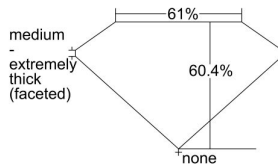

GIA®

FACSIMILE

GIA REPORT 6227023740

Verify this report at GIA.edu

GIA NATURAL DIAMOND DOSSIER®

September 14, 2021
GIA Report Number 6227023740
Shape and Cutting Style ..... Heart Brilliant
Measurements ..... 4.69 x 5.71 x 3.45 mm

GRADING RESULTS

Carat Weight ..... 0.60 carat
Color Grade ..... D
Clarity Grade VS1

ADDITIONAL GRADING INFORMATION

Polish ..... Excellent
Symmetry ..... Good
Fluorescence ..... None
Clarity Characteristics..... Crystal, Needle
Inscription(s): GIA 6227023740

PROPORTIONS

Profile not to actual proportions

GRADING SCALES

GIA COLOR SCALE		GIA CLARITY SCALE	
COLORLESS	D	VERY VERY SLIGHTLY INCLUDED	FLAWLESS
	E		INTERNALLY FLAWLESS
	F		VVS₁
	G		VVS₂
	H		VS₁
	I		VS₂
	J		SI₁
	K		SI₂
	L		I₁
	M		I₂
NEAR COLORLESS	N	SLIGHTLY INCLUDED	I₃
	O		
	P		
	Q		
FAINT	R		
	S		
	T		
	U		
VERY LIGHT	V		
	W		
	X		
	Y		
LIGHT	Z