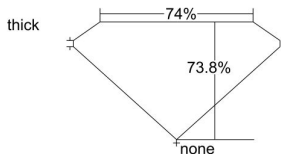

GIA®

FACSIMILE

GIA REPORT 6227108260

Verify this report at GIA.edu

GIA NATURAL DIAMOND DOSSIER®

October 25, 2021
GIA Report Number 6227108260
Shape and Cutting Style ..... Square Modified Brilliant
Measurements ..... 5.29 x 5.19 x 3.83 mm

GRADING RESULTS

Carat Weight ..... 0.90 carat
Color Grade ..... G
Clarity Grade VS1

ADDITIONAL GRADING INFORMATION

Polish ..... Excellent
Symmetry ..... Excellent
Fluorescence ..... None
Clarity Characteristics ..... Crystal
Inscription(s): GIA 6227108260

PROPORTIONS

Profile not to actual proportions

GRADING SCALES

GIA COLOR SCALE		GIA CLARITY SCALE			
COLORLESS	D	VERY VERY SLIGHTLY INCLUDED	FLAWLESS		
	E		INTERNALLY FLAWLESS		
	F	VERY SLIGHTLY INCLUDED	VVS₁		
	G		VVS₂		
	H		VS₁		
	NEAR COLORLESS	I	SLIGHTLY INCLUDED	VS₂	
		J		SI₁	
		FAINT	K	INCLUDED	SI₂
			L		I₁
			M		I₂
VERT LIGHT	N	LIGHT	I₃		
	O				
	P				
	Q				
	R				
	S				
	T