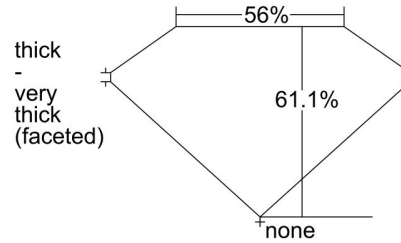

PROPORTIONS

Profile not to actual proportions