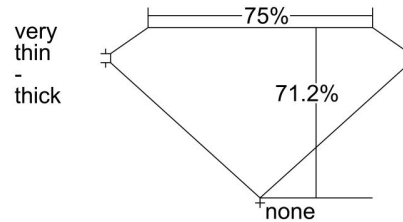

GIA NATURAL DIAMOND GRADING REPORT

December 10, 2021  
 GIA Report Number ..... 6227183211  
 Shape and Cutting Style ..... Square Modified Brilliant  
 Measurements ..... 5.69 x 5.52 x 3.93 mm

GRADING RESULTS

Carat Weight ..... 1.01 carat  
 Color Grade ..... F  
 Clarity Grade ..... VS1

ADDITIONAL GRADING INFORMATION

Polish ..... Excellent  
 Symmetry ..... Very Good  
 Fluorescence ..... Faint  
 Inscription(s): GIA 6227183211

PROPORTIONS

Profile not to actual proportions

CLARITY CHARACTERISTICS

KEY TO SYMBOLS\*

- Feather
- Pinpoint

\* Red symbols denote internal characteristics (inclusions). Green or black symbols denote external characteristics (blemishes). Diagram is an approximate representation of the diamond, and symbols shown indicate type, position, and approximate size of clarity characteristics. All clarity characteristics may not be shown. Details of finish are not shown.