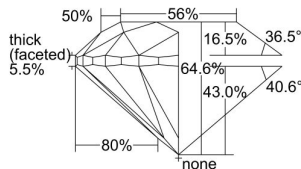

GIA®

FACSIMILE

GIA REPORT 6227203274

Verify this report at GIA.edu

GIA NATURAL DIAMOND DOSSIER®

December 28, 2021
GIA Report Number 6227203274
Shape and Cutting Style ..... Round Brilliant
Measurements ..... 4.92 - 4.98 x 3.20 mm

GRADING RESULTS

Carat Weight ..... 0.50 carat
Color Grade ..... G
Clarity Grade VS1
Cut Grade ..... Very Good

ADDITIONAL GRADING INFORMATION

Polish ..... Excellent
Symmetry ..... Very Good
Fluorescence ..... Faint
Clarity Characteristics ..... Crystal
Inscription(s): GIA 6227203274

PROPORTIONS

Profile to actual proportions

GRADING SCALES

GIA COLOR SCALE	GIA CLARITY SCALE	GIA CUT SCALE	
D	FLAWLESS	EXCELLENT	
E	INTERNALLY FLAWLESS		
F		VVS₁	VERY GOOD
G	VVS₂		
H	VS₁	GOOD	
I	VS₂		
J	SI₁	FAIR	
K	SI₂		
L	I₁	POOR	
M	I₂		
N	I₃		
O			
P			
Q			
R			
S			
T			
U			
V			
W			
X			
Y			
Z