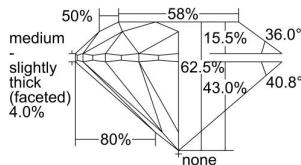

GIA®

FACSIMILE

GIA REPORT 6227245643

Verify this report at GIA.edu

GIA NATURAL DIAMOND DOSSIER®

January 25, 2022
GIA Report Number 6227245643
Shape and Cutting Style ..... Round Brilliant
Measurements ..... 5.24 - 5.28 x 3.29 mm

GRADING RESULTS

Carat Weight ..... 0.57 carat
Color Grade ..... G
Clarity Grade VS1
Cut Grade ..... Excellent

ADDITIONAL GRADING INFORMATION

Polish ..... Excellent
Symmetry ..... Excellent
Fluorescence ..... None
Clarity Characteristics..... Feather, Needle, Pinpoint
Inscription(s): GIA 6227245643

PROPORTIONS

Profile to actual proportions