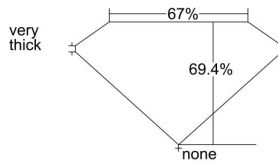

GIA®

FACSIMILE

GIA REPORT 6227388206

Verify this report at GIA.edu

GIA NATURAL DIAMOND DOSSIER®

March 31, 2022
GIA Report Number 6227388206
Shape and Cutting Style ..... **Cut-Cornered Rectangular Modified Brilliant**
Measurements ..... 6.09 x 4.76 x 3.31 mm

GRADING RESULTS

Carat Weight ..... 0.91 carat
Color Grade ..... D
Clarity Grade VS1

ADDITIONAL GRADING INFORMATION

Polish ..... Excellent
Symmetry ..... Very Good
Fluorescence ..... None
Clarity Characteristics..... Crystal, Pinpoint
Inscription(s): GIA 6227388206

PROPORTIONS

Profile not to actual proportions

GRADING SCALES

GIA COLOR SCALE		GIA CLARITY SCALE			
COLORLESS	D	VERY VERY SLIGHTLY INCLUDED	FLAWLESS		
	E		INTERNALLY FLAWLESS		
	F	VERY SLIGHTLY INCLUDED	VVS₁		
	G		VVS₂		
	H		VS₁		
	NEAR COLORLESS	I	SLIGHTLY INCLUDED	VS₂	
		J		SI₁	
		FAINT	K	INCLUDED	SI₂
			L		I₁
			M		I₂
VERT LIGHT	N	INCLUDED	I₃		
	O				
	P				
	Q				
	R				
	S				
	T				
LIGHT	U				
	V				
	W				
	X				
Y					
Z