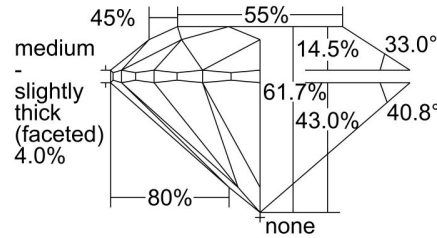

GIA NATURAL DIAMOND GRADING REPORT

May 13, 2022
 GIA Report Number 6227448988
 Shape and Cutting Style Round Brilliant
 Measurements 6.96 - 7.02 x 4.31 mm

GRADING RESULTS

Carat Weight 1.30 carat
 Color Grade I
 Clarity Grade SI1
 Cut Grade Excellent

ADDITIONAL GRADING INFORMATION

Polish Excellent
 Symmetry Excellent
 Fluorescence None
 Inscription(s): GIA 6227448988

PROPORTIONS

Profile to actual proportions

CLARITY CHARACTERISTICS

KEY TO SYMBOLS*

- Feather
- Crystal
- Pinpoint

* Red symbols denote internal characteristics (inclusions). Green or black symbols denote external characteristics (blemishes). Diagram is an approximate representation of the diamond, and symbols shown indicate type, position, and approximate size of clarity characteristics. All clarity characteristics may not be shown. Details of finish are not shown.