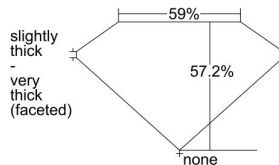

GIA®

FACSIMILE

GIA REPORT 6227464057

Verify this report at GIA.edu

GIA NATURAL DIAMOND DOSSIER®

May 25, 2022
GIA Report Number 6227464057
Shape and Cutting Style ..... Heart Brilliant
Measurements ..... 5.33 x 6.22 x 3.56 mm

GRADING RESULTS

Carat Weight ..... 0.70 carat
Color Grade ..... E
Clarity Grade VS2

ADDITIONAL GRADING INFORMATION

Polish ..... Excellent
Symmetry ..... Very Good
Fluorescence ..... None
Clarity Characteristics ..... Crystal, Needle, Feather
Inspection(s): GIA 6227464057

PROPORTIONS

Profile not to actual proportions

GRADING SCALES

GIA COLOR SCALE		GIA CLARITY SCALE		
COLORLESS	D	VERY VERY SLIGHTLY INCLUDED	FLAWLESS	
	E		INTERNALLY FLAWLESS	
	F		VVS₁	
	G		VVS₂	
	NEAR COLORLESS	H	VERY SLIGHTLY INCLUDED	VS₁
		I		VS₂
		J	SLIGHTLY INCLUDED	SI₁
		K		SI₂
	FAINT	L	INCLUDED	I₁
		M		I₂
N		I₃		
O				
VERT LIGHT		P		
		Q		
		R		
		S		
LIGHT	T			
	U			
	V			
	W			
	X			
	Y			
	Z