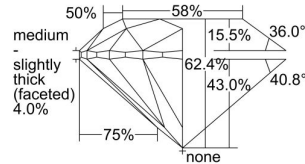

GIA®

FACSIMILE

GIA REPORT 6227476705

Verify this report at GIA.edu

GIA NATURAL DIAMOND DOSSIER®

June 07, 2022
GIA Report Number **6227476705**
Shape and Cutting Style ..... **Round Brilliant**
Measurements ..... **5.20 - 5.23 x 3.25 mm**

GRADING RESULTS

Carat Weight ..... **0.55 carat**
Color Grade ..... **D**
Clarity Grade **S11**
Cut Grade ..... **Excellent**

ADDITIONAL GRADING INFORMATION

Polish ..... **Excellent**
Symmetry ..... **Excellent**
Fluorescence ..... **None**
Clarity Characteristics ..... **Crystal**
Inscription(s): **GIA 6227476705**

PROPORTIONS

Profile to actual proportions

GRADING SCALES

GIA COLOR SCALE	GIA CLARITY SCALE	GIA CUT SCALE	
D	FLAWLESS	EXCELLENT	
E	INTERNALLY FLAWLESS		
F		VVS₁	VERY GOOD
G	VVS₂		
H	VS₁	GOOD	
I	VS₂		
J	S1₁	FAIR	
K	S1₂		
L	I₁	POOR	
M	I₂		
N	I₃		
O			
P			
Q			
R			
S			
T			
U			
V			
W			
X			
Y			
Z