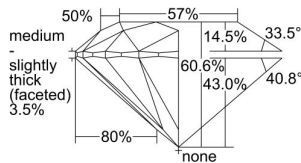

GIA®

FACSIMILE

GIA REPORT 6227526404

Verify this report at GIA.edu

GIA NATURAL DIAMOND DOSSIER®

July 19, 2022
GIA Report Number **6227526404**
Shape and Cutting Style ..... **Round Brilliant**
Measurements ..... **5.75 - 5.78 x 3.49 mm**

GRADING RESULTS

Carat Weight ..... **0.70 carat**
Color Grade ..... **J**
Clarity Grade ..... **Internally Flawless**
Cut Grade ..... **Excellent**

ADDITIONAL GRADING INFORMATION

Polish ..... **Excellent**
Symmetry ..... **Excellent**
Fluorescence ..... **None**
Clarity Characteristics..... **Minor Details of Polish**
Inscription(s): **GIA 6227526404**

PROPORTIONS

Profile to actual proportions

GRADING SCALES

GIA COLOR SCALE

COLORLESS	D
	E
	F
	G
	H
	I
	J
NEAR COLORLESS	K
	L
	M
	N
	O
	P
	Q
	R
	S
	T
	U
	V
	W
	X
	Y
LIGHT	Z

GIA CLARITY SCALE

VERY VERY SLIGHTLY INCLUDED	FLAWLESS
	INTERNALLY FLAWLESS
VERY SLIGHTLY INCLUDED	VVS₁
	VVS₂
SLIGHTLY INCLUDED	VS₁
	VS₂
INCLUDED	SI₁
	SI₂
	I₁
	I₂
	I₃

GIA CUT SCALE

EXCELLENT
VERY GOOD
GOOD
FAIR
POOR