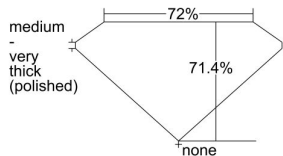

GIA®

FACSIMILE

GIA REPORT 6227557119

Verify this report at GIA.edu

GIA NATURAL DIAMOND DOSSIER®

August 01, 2022
GIA Report Number 6227557119
Shape and Cutting Style ..... **Rectangular Modified Brilliant**
Measurements ..... 3.59 x 3.37 x 2.41 mm

GRADING RESULTS

Carat Weight ..... 0.23 carat
Color Grade ..... G
Clarity Grade VS1

ADDITIONAL GRADING INFORMATION

Polish ..... Good
Symmetry ..... Good
Fluorescence ..... Faint
Clarity Characteristics..... **Chip, Cavity, Feather, Pinpoint**
Inscription(s): GIA 6227557119

PROPORTIONS

Profile not to actual proportions

GRADING SCALES

GIA COLOR SCALE		GIA CLARITY SCALE			
COLORLESS	D	VERY VERY SLIGHTLY INCLUDED	FLAWLESS		
	E		INTERNALLY FLAWLESS		
	F	VERY SLIGHTLY INCLUDED	VVS₁		
	G		VVS₂		
	H		VS₁		
	NEAR COLORLESS	I	SLIGHTLY INCLUDED	VS₂	
		J		SI₁	
		FAINT	K	INCLUDED	SI₂
			L		I₁
			M		I₂
N			I₃		
VERY LIGHT	O	NOT GRADED			
	P				
	Q				
	R				
	S				
	T				
LIGHT	U				
	V				
	W				
	X				
Y					
Z