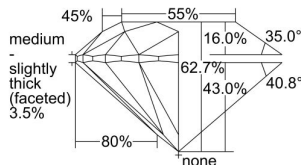

GIA®

FACSIMILE

GIA REPORT 6227597044

Verify this report at GIA.edu

GIA NATURAL DIAMOND DOSSIER®

August 17, 2022
GIA Report Number 6227597044
Shape and Cutting Style ..... Round Brilliant
Measurements ..... 4.69 - 4.72 x 2.95 mm

GRADING RESULTS

Carat Weight ..... 0.40 carat
Color Grade ..... D
Clarity Grade VVS2
Cut Grade ..... Excellent

ADDITIONAL GRADING INFORMATION

Polish ..... Excellent
Symmetry ..... Excellent
Fluorescence ..... Medium Blue
Clarity Characteristics..... Pinpoint, Indented Natural,
Manufacturing Remnant

Inscription(s): GIA 6227597044

PROPORTIONS

Profile to actual proportions

GRADING SCALES

GIA COLOR SCALE

COLORESS	D
	E
	F
	G
	H
	I
	J
NEAR COLORESS	K
	L
Faint	M
	N
	O
	P
Very Light	Q
	R
	S
	T
	U
	V
Light	W
	X
	Y
	Z

GIA CLARITY SCALE

VERY VERY SLIGHTLY INCLUDED	FLAWLESS
	INTERNALLY FLAWLESS
VERY SLIGHTLY INCLUDED	VVS₁
	VVS₂
SLIGHTLY INCLUDED	VS₁
	VS₂
INCLUDED	SI₁
	SI₂
	I₁
	I₂
	I₃

GIA CUT SCALE

EXCELLENT
VERY GOOD
GOOD
FAIR
POOR