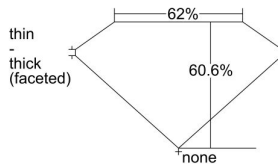

GIA®

FACSIMILE

GIA REPORT 6227617738

Verify this report at GIA.edu

GIA NATURAL DIAMOND DOSSIER®

August 30, 2022
GIA Report Number 6227617738
Shape and Cutting Style ..... Heart Brilliant
Measurements ..... 5.55 x 6.60 x 4.00 mm

GRADING RESULTS

Carat Weight ..... 0.90 carat
Color Grade ..... D
Clarity Grade VS1

ADDITIONAL GRADING INFORMATION

Polish ..... Excellent
Symmetry ..... Excellent
Fluorescence ..... None
Clarity Characteristics..... Crystal, Needle, Cloud, Pinpoint
Inscription(s): GIA 6227617738

PROPORTIONS

Profile not to actual proportions

GRADING SCALES

GIA COLOR SCALE		GIA CLARITY SCALE	
COLORLESS	D	VERY VERY SLIGHTLY INCLUDED	FLAWLESS
	E		INTERNALLY FLAWLESS
	F		VVS₁
	G		VVS₂
	H		VS₁
	I		VS₂
	J		SI₁
	K		SI₂
	L		I₁
	M		I₂
NEAR COLORLESS	N	SLIGHTLY INCLUDED	I₃
	O		
	P		
	Q		
FAINT	R		
	S		
	T		
	U		
VERY LIGHT	V		
	W		
	X		
	Y		
LIGHT	Z