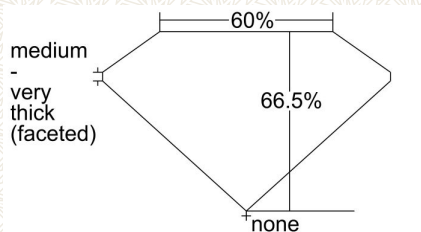

GIA NATURAL COLORED DIAMOND REPORT

April 28, 2023
 Report TypeGrading Report
 GIA Report Number 6227769247
 Shape and Cutting Style Cushion Modified Brilliant
 Measurements 6.58 x 6.56 x 4.36 mm

Carat Weight 1.64 carat
 Color Grade Fancy Yellow
 Color Origin Natural
 Color Distribution Even
 Clarity Grade Flawless
 Proportions:

Profile not to actual proportions

Polish Excellent
 Symmetry Excellent
 Fluorescence Medium Blue
 Inscription(s): GIA 6227769247

ADDITIONAL INFORMATION

GIA COLORED DIAMOND SCALE

GIA CLARITY SCALE

FLAWLESS
INTERNALLY FLAWLESS
VERY VERY SLIGHTLY INCLUDED
VVS ₁
VVS ₂
VERY SLIGHTLY INCLUDED
VS ₁
VS ₂
SLIGHTLY INCLUDED
SI ₁
SI ₂
INCLUDED
I ₁
I ₂
I ₃