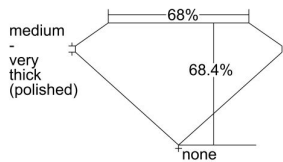

GIA®

FACSIMILE

GIA REPORT 6227786600

Verify this report at GIA.edu

GIA NATURAL DIAMOND DOSSIER®

September 25, 2023
GIA Report Number 6227786600
Shape and Cutting Style ..... **Cut-Cornered Rectangular Modified Brilliant**
Measurements ..... 5.03 x 4.13 x 2.83 mm

GRADING RESULTS

Carat Weight ..... 0.50 carat
Color Grade ..... J
Clarity Grade S11

ADDITIONAL GRADING INFORMATION

Polish ..... Very Good
Symmetry ..... Good
Fluorescence ..... None
Clarity Characteristics..... Cloud, Crystal, Knot
Inscription(s): GIA 6227786600

PROPORTIONS

Profile not to actual proportions

GRADING SCALES

GIA COLOR SCALE		GIA CLARITY SCALE			
COLORLESS	D	VERY VERY SLIGHTLY INCLUDED	FLAWLESS		
	E		INTERNALLY FLAWLESS		
	F	VERY SLIGHTLY INCLUDED	VVS₁		
	G		VVS₂		
	H		VS₁		
	NEAR COLORLESS	I	SLIGHTLY INCLUDED	VS₂	
		J		S1₁	
		FAINT	K	INCLUDED	S1₂
			L		I₁
			M		I₂
VERT LIGHT	N	LIGHT	I₃		
	O				
	P				
	Q				
	R				
	S				
	T				
U					
V					
W					
X					
Y					
Z