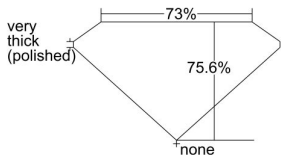

GIA®

FACSIMILE

GIA REPORT 6227957874

Verify this report at GIA.edu

GIA NATURAL DIAMOND DOSSIER®

July 11, 2023
GIA Report Number 6227957874
Shape and Cutting Style ..... Square Modified Brilliant
Measurements ..... 5.33 x 5.25 x 3.97 mm

GRADING RESULTS

Carat Weight ..... 1.01 carat
Color Grade L
Clarity Grade SI1

ADDITIONAL GRADING INFORMATION

Polish ..... Very Good
Symmetry ..... Very Good
Fluorescence ..... Faint
Clarity Characteristics..... Crystal, Cloud
Inscription(s): GIA 6227957874

PROPORTIONS

Profile not to actual proportions

GRADING SCALES

GIA COLOR SCALE		GIA CLARITY SCALE			
COLORLESS	D	VERY VERY SLIGHTLY INCLUDED	FLAWLESS		
	E		INTERNALLY FLAWLESS		
	F		VVS₁		
	NEAR COLORLESS	G	VERY SLIGHTLY INCLUDED	VVS₂	
		H		VS₁	
		FAINT	I	SLIGHTLY INCLUDED	VS₂
			J		SI₁
			K		SI₂
	VERT LIGHT	L	INCLUDED	I₁	
		M		I₂	
N		I₃			
O					
P					
Q					
R					
LIGHT	S				
	T				
	U				
	V				
	W				
	X				
	Y				
	Z