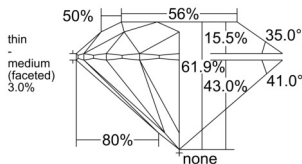

GIA®

FACSIMILE

GIA REPORT 6233447257

Verify this report at GIA.edu

GIA NATURAL DIAMOND DOSSIER®

December 10, 2024
GIA Report Number 6233447257
Shape and Cutting Style ..... Round Brilliant
Measurements ..... 5.25 - 5.29 x 3.26 mm

GRADING RESULTS

Carat Weight ..... 0.55 carat
Color Grade ..... D
Clarity Grade ..... Flawless
Cut Grade ..... Excellent

ADDITIONAL GRADING INFORMATION

Polish ..... Excellent
Symmetry ..... Excellent
Fluorescence ..... None
Clarity Characteristics ..... None
Inscription(s): GIA 6233447257

PROPORTIONS

GRADING SCALES

GIA COLOR SCALE	GIA CLARITY SCALE	GIA CUT SCALE
COLOURLESS	FLAWLESS	EXCELLENT
D	INTERNALLY FLAWLESS	
E	VVS₁	VERY GOOD
F		
G	VVS₂	
H	VS₁	GOOD
I		
J	VS₂	
K	SI₁	FAIR
L		
M	SI₂	
N	I₁	POOR
O		
P	I₂	
Q	I₃	
R		
S		
T		
U		
V		
W		
X		
Y		
Z