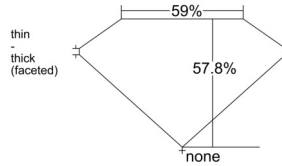

GIA®

FACSIMILE

GIA REPORT 6233753155

Verify this report at GIA.edu

GIA NATURAL DIAMOND DOSSIER®

October 16, 2025
GIA Report Number 6233753155
Shape and Cutting Style ..... Heart Brilliant
Measurements ..... 5.21 x 6.07 x 3.51 mm

GRADING RESULTS

Carat Weight ..... 0.63 carat
Color Grade ..... F
Clarity Grade VS1

ADDITIONAL GRADING INFORMATION

Polish ..... Excellent
Symmetry ..... Very Good
Fluorescence ..... None
Clarity Characteristics..... Crystal, Needle
Inscription(s): GIA 6233753155

PROPORTIONS

Profile not to actual proportions

GRADING SCALES

GIA COLOR SCALE		GIA CLARITY SCALE			
COLORLESS	D	VERY VERY SLIGHTLY INCLUDED	FLAWLESS		
	E		INTERNALLY FLAWLESS		
	F	VERY SLIGHTLY INCLUDED	VVS₁		
	G		VVS₂		
	H		VS₁		
	NEAR COLORLESS	I	SLIGHTLY INCLUDED	VS₂	
		J		SI₁	
		FAINT	K	INCLUDED	SI₂
			L		I₁
			M		I₂
VERT LIGHT	N	LIGHT	I₃		
	O				
	P				
	Q				
	R				
	S				
	T				
LIGHT	U				
	V				
	W				
	X				
Y					
Z