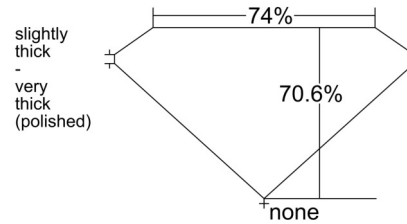

**GIA NATURAL DIAMOND GRADING REPORT**

December 11, 2025  
 GIA Report Number ..... 6233816058  
 Shape and Cutting Style .. Rectangular Modified Brilliant  
 Measurements ..... 6.19 x 5.82 x 4.11 mm

**GRADING RESULTS**

Carat Weight ..... 1.20 carat  
 Color Grade ..... H  
 Clarity Grade ..... SI1

**ADDITIONAL GRADING INFORMATION**

Polish ..... Very Good  
 Symmetry ..... Good  
 Fluorescence ..... None  
 Comments: Pinpoints are not shown.

**PROPORTIONS**

Profile not to actual proportions

**CLARITY CHARACTERISTICS**

**KEY TO SYMBOLS\***

- Crystal
- ~ Feather
- ^ Extra Facet

\* Red symbols denote internal characteristics (inclusions). Green or black symbols denote external characteristics (blemishes). Diagram is an approximate representation of the diamond, and symbols shown indicate type, position, and approximate size of clarity characteristics. All clarity characteristics may not be shown. Details of finish are not shown.