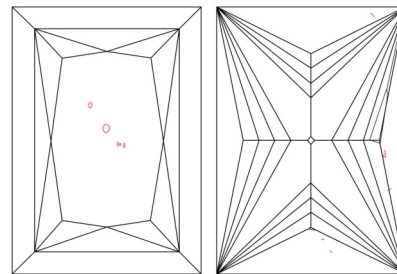

Carat Weight ..... 1.20 carat  
 Color Grade ..... H  
 Clarity Grade ..... SI1

**ADDITIONAL GRADING INFORMATION**

Polish ..... Very Good  
 Symmetry ..... Good  
 Fluorescence ..... None  
 Comments: Pinpoints are not shown.

**PROPORTIONS**

Profile not to actual proportions

**CLARITY CHARACTERISTICS**

**KEY TO SYMBOLS\***

- Crystal
- ~ Feather
- ^ Extra Facet

\* Red symbols denote internal characteristics (inclusions). Green or black symbols denote external characteristics (blemishes). Diagram is an approximate representation of the diamond, and symbols shown indicate type, position, and approximate size of clarity characteristics. All clarity characteristics may not be shown. Details of finish are not shown.