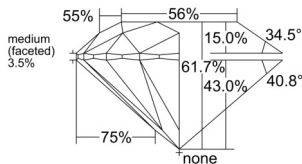

GIA®

FACSIMILE

GIA REPORT 6233937821

Verify this report at GIA.edu

GIA NATURAL DIAMOND DOSSIER®

May 05, 2026
GIA Report Number 6233937821
Shape and Cutting Style ..... Round Brilliant
Measurements ..... 4.36 - 4.38 x 2.70 mm

GRADING RESULTS

Carat Weight ..... 0.31 carat
Color Grade ..... G
Clarity Grade VS1
Cut Grade ..... Excellent

ADDITIONAL GRADING INFORMATION

Polish ..... Excellent
Symmetry ..... Excellent
Fluorescence ..... None
Clarity Characteristics ..... Cloud, Pinpoint
Inscription(s): GIA 6233937821

PROPORTIONS

Profile to actual proportions