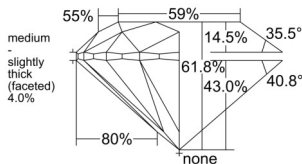

GIA®

FACSIMILE

GIA REPORT 6233947485

Verify this report at GIA.edu

GIA NATURAL DIAMOND DOSSIER®

May 11, 2026
GIA Report Number 6233947485
Shape and Cutting Style ..... Round Brilliant
Measurements ..... 4.43 - 4.46 x 2.75 mm

GRADING RESULTS

Carat Weight ..... 0.34 carat
Color Grade ..... G
Clarity Grade VS1
Cut Grade ..... Excellent

ADDITIONAL GRADING INFORMATION

Polish ..... Excellent
Symmetry ..... Excellent
Fluorescence ..... Faint
Clarity Characteristics ..... Cloud
Inscription(s): GIA 6233947485

PROPORTIONS

GRADING SCALES

GIA COLOR SCALE	GIA CLARITY SCALE	GIA CUT SCALE	
D	FLAWLESS	EXCELLENT	
E	INTERNALLY FLAWLESS		
F		VVS₁	VERY GOOD
G	VVS₂		
H	VS₁	GOOD	
I	VS₂		
J	SI₁	FAIR	
K	SI₂		
L	I₁	POOR	
M	I₂		
N	I₃		
O			
P			
Q			
R			
S			
T			
U			
V			
W			
X			
Y			
Z