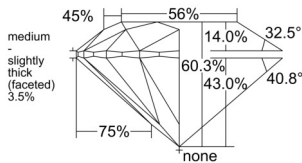

GIA®

FACSIMILE

GIA REPORT 6233948641

Verify this report at GIA.edu

GIA NATURAL DIAMOND DOSSIER®

May 11, 2026
GIA Report Number 6233948641
Shape and Cutting Style ..... Round Brilliant
Measurements ..... 4.68 - 4.70 x 2.83 mm

GRADING RESULTS

Carat Weight ..... 0.38 carat
Color Grade ..... J
Clarity Grade VVS1
Cut Grade ..... Excellent

ADDITIONAL GRADING INFORMATION

Polish ..... Excellent
Symmetry ..... Excellent
Fluorescence ..... Faint
Clarity Characteristics ..... Pinpoint
Inscription(s): GIA 6233948641

PROPORTIONS

Profile to actual proportions

GRADING SCALES

GIA COLOR SCALE

COLORLESS	D
	E
	F
	G
	H
	I
	J
NEAR COLORLESS	K
	L
FAIN	M
	N
	O
	P
VERY LIGHT	Q
	R
	S
	T
	U
	V
	W
	X
	Y
LIGHT	Z

GIA CLARITY SCALE

FLAWLESS	INTERNAL FLAWLESS	
		FLAWLESS
VERY VERY SLIGHTLY INCLUDED	VVS₁	
	VVS₂	
VERY SLIGHTLY INCLUDED	VS₁	
	VS₂	
SLIGHTLY INCLUDED	SI₁	
	SI₂	
INCLUDED	I₁	
	I₂	
	I₃	

GIA CUT SCALE

EXCELLENT
VERY GOOD
GOOD
FAIR
POOR