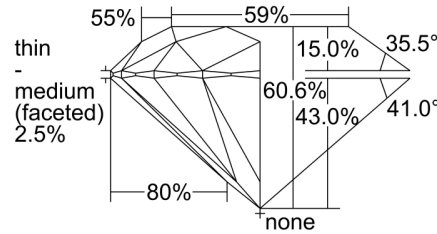

GIA NATURAL DIAMOND GRADING REPORT

September 27, 2023

GIA Report Number 6234081966

Shape and Cutting Style Round Brilliant

Measurements 6.94 - 6.97 x 4.21 mm

GRADING RESULTS

Carat Weight 1.23 carat

Color Grade K

Profile to actual proportions

CLARITY CHARACTERISTICS

KEY TO SYMBOLS*

Feather

* Red symbols denote internal characteristics (inclusions). Green or black symbols denote external characteristics (blemishes). Diagram is an approximate representation of the diamond, and symbols shown indicate type, position, and approximate size of clarity characteristics. All clarity characteristics may not be shown. Details of finish are not shown.