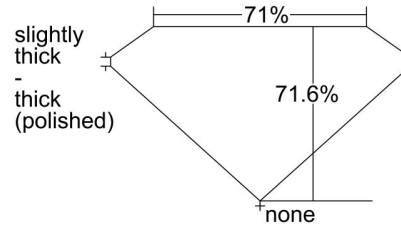

GIA NATURAL DIAMOND GRADING REPORT

December 26, 2023
 GIA Report Number 6234099351
 Shape and Cutting Style Square Modified Brilliant
 Measurements 6.56 x 6.54 x 4.68 mm

GRADING RESULTS

Carat Weight 1.57 carat
 Color Grade D
 Clarity Grade Flawless

ADDITIONAL GRADING INFORMATION

Polish Excellent
 Symmetry Very Good
 Fluorescence None
 Inscription(s): GIA 6234099351

PROPORTIONS

Profile not to actual proportions

CLARITY CHARACTERISTICS

GRADING SCALES

GIA COLOR SCALE		GIA CLARITY SCALE		
COLOURLESS	D	VERY VERY SLIGHTLY INCLUDED	FLAWLESS	
	E		INTERNALLY FLAWLESS	
	F		VVS ₁	
NEAR COLOURLESS	G		VVS ₂	
	H		VERY SLIGHTLY INCLUDED	VS ₁
	I			VS ₂
J	SLIGHTLY INCLUDED			SI ₁
K			SI ₂	
FAINT			L	INCLUDED
	M		I ₂	
	N	I ₃		
VERY LIGHT	O			
	P			
	Q			
LIGHT	R			
	S			
	T			
	U			
	V			
	W			
	X			
Y				
	Z			