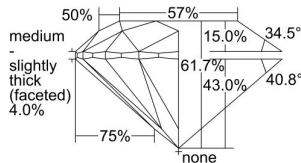

GIA®

FACSIMILE

GIA REPORT 6234200811

Verify this report at GIA.edu

GIA NATURAL DIAMOND DOSSIER®

February 21, 2024
GIA Report Number 6234200811
Shape and Cutting Style ..... Round Brilliant
Measurements ..... 4.89 - 4.92 x 3.03 mm

GRADING RESULTS

Carat Weight ..... 0.45 carat
Color Grade ..... G
Clarity Grade VS1
Cut Grade ..... Excellent

ADDITIONAL GRADING INFORMATION

Polish ..... Excellent
Symmetry ..... Excellent
Fluorescence ..... None
Clarity Characteristics ..... Crystal, Cloud
Inscription(s): GIA 6234200811

PROPORTIONS

Profile to actual proportions

GRADING SCALES

GIA COLOR SCALE	GIA CLARITY SCALE	GIA CUT SCALE	
D	FLAWLESS	EXCELLENT	
E	INTERNALLY FLAWLESS		
F		VVS₁	VERY GOOD
G	VVS₂		
H	VS₁	GOOD	
I	VS₂		
J	SI₁	FAIR	
K	SI₂		
L	I₁	POOR	
M	I₂		
N	I₃		
O			
P			
Q			
R			
S			
T			
U			
V			
W			
X			
Y			
Z