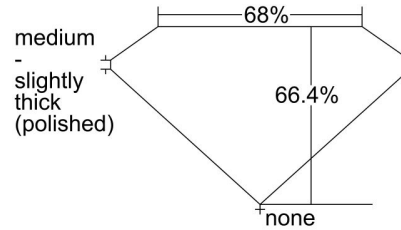

GIA NATURAL DIAMOND GRADING REPORT

March 01, 2024
 GIA Report Number 6234207603
 Shape and Cutting Style Emerald Cut
 Measurements 12.35 x 8.85 x 5.88 mm

GRADING RESULTS

Carat Weight 5.84 carat
 Color Grade K
 Clarity Grade VS2

ADDITIONAL GRADING INFORMATION

Polish Excellent
 Symmetry Excellent
 Fluorescence None

Inscription(s): GIA 6234207603

Comments: Pinpoints are not shown. Clouds are not shown.

PROPORTIONS

Profile not to actual proportions

CLARITY CHARACTERISTICS

KEY TO SYMBOLS*

- Crystal
- ~ Feather
- \\ Needle

* Red symbols denote internal characteristics (inclusions). Green or black symbols denote external characteristics (blemishes). Diagram is an approximate representation of the diamond, and symbols shown indicate type, position, and approximate size of clarity characteristics. All clarity characteristics may not be shown. Details of finish are not shown.