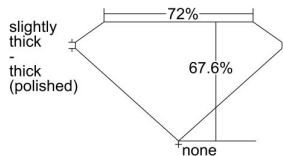

GIA®

FACSIMILE

GIA REPORT 6234245760

Verify this report at GIA.edu

GIA NATURAL DIAMOND DOSSIER®

April 03, 2024
GIA Report Number **6234245760**
Shape and Cutting Style ..... **Square Modified Brilliant**
Measurements ..... **3.81 x 3.70 x 2.50 mm**

GRADING RESULTS

Carat Weight ..... **0.30 carat**
Color Grade ..... **E**
Clarity Grade ..... **Internally Flawless**

ADDITIONAL GRADING INFORMATION

Polish ..... **Excellent**
Symmetry ..... **Very Good**
Fluorescence ..... **None**
Clarity Characteristics..... **Minor Details of Polish**
Inscription(s): **GIA 6234245760**

PROPORTIONS

Profile not to actual proportions

GRADING SCALES

GIA COLOR SCALE		GIA CLARITY SCALE			
COLORLESS	D	VERY VERY SLIGHTLY INCLUDED	FLAWLESS		
	E		INTERNALLY FLAWLESS		
	F		VVS₁		
	G		VVS₂		
	NEAR COLORLESS	H	VERY SLIGHTLY INCLUDED	VS₁	
		I		VS₂	
		FAINT	J	SLIGHTLY INCLUDED	I₁
			K		I₂
	L		I₃		
	M				
N					
O					
VERY LIGHT	P				
	Q				
	R				
	S				
	T				
	U				
LIGHT	V				
	W				
	X				
	Y				
	Z