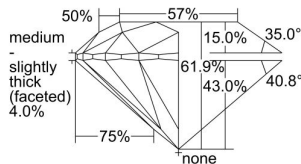

GIA®

FACSIMILE

GIA REPORT 6234257004

Verify this report at GIA.edu

GIA NATURAL DIAMOND DOSSIER®

April 16, 2024
GIA Report Number 6234257004
Shape and Cutting Style ..... Round Brilliant
Measurements ..... 4.92 - 4.93 x 3.05 mm

GRADING RESULTS

Carat Weight ..... 0.45 carat
Color Grade ..... E
Clarity Grade S11
Cut Grade ..... Excellent

ADDITIONAL GRADING INFORMATION

Polish ..... Excellent
Symmetry ..... Excellent
Fluorescence ..... None
Clarity Characteristics ..... Cloud
Inscription(s): GIA 6234257004

PROPORTIONS

Profile to actual proportions

GRADING SCALES

GIA COLOR SCALE	GIA CLARITY SCALE	GIA CUT SCALE	
D	FLAWLESS	EXCELLENT	
E	INTERNALLY FLAWLESS		
F		VVS₁	VERY GOOD
G	VVS₂		
H	VS₁	GOOD	
I	VS₂		
J	S1₁	FAIR	
K	S1₂		
L	I₁	POOR	
M	I₂		
N	I₃		
O			
P			
Q			
R			
S			
T			
U			
V			
W			
X			
Y			
Z