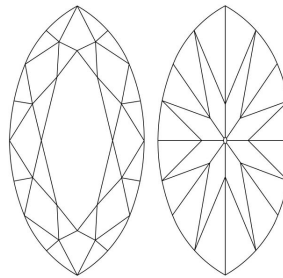

GIA NATURAL DIAMOND GRADING REPORT

April 23, 2024
 GIA Report Number 6234258924
 Shape and Cutting Style Marquise Brilliant
 Measurements 11.02 x 5.23 x 3.15 mm

GRADING RESULTS

Carat Weight 1.07 carat
 Color Grade E
 Clarity Grade Internally Flawless

ADDITIONAL GRADING INFORMATION

Polish Excellent
 Symmetry Excellent
 Fluorescence Medium Yellow
 Inscription(s): GIA 6234258924
 Comments: Surface graining is not shown.

PROPORTIONS

Profile not to actual proportions

CLARITY CHARACTERISTICS

GRADING SCALES

GIA COLOR SCALE		GIA CLARITY SCALE	
COLOURLESS	D	VERY VERY SLIGHTLY INCLUDED	FLAWLESS
	E		INTERNALLY FLAWLESS
	F		VVS ₁
NEAR COLOURLESS	G	VERY SLIGHTLY INCLUDED	VVS ₂
	H		VS ₁
	I		VS ₂
FANT	J	SLIGHTLY INCLUDED	SI ₁
	K		SI ₂
	L		I ₁
VERY LIGHT	M	INCLUDED	I ₂
	N		I ₃
	O		
LIGHT	P		
	Q		
	R		
	S		
	T		
	U		
	V		
W			
X			
Y			
Z			