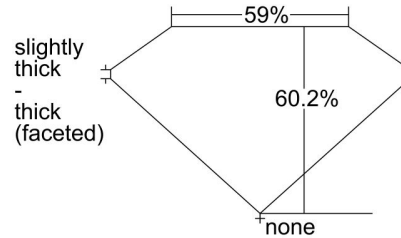

GIA NATURAL DIAMOND GRADING REPORT

April 23, 2024
 GIA Report Number 6234258924
 Shape and Cutting Style Marquise Brilliant
 Measurements 11.02 x 5.23 x 3.15 mm

GRADING RESULTS

Carat Weight 1.07 carat
 Color Grade E
 Clarity Grade Internally Flawless

ADDITIONAL GRADING INFORMATION

Polish Excellent
 Symmetry Excellent
 Fluorescence Medium Yellow
 Inscription(s): GIA 6234258924
 Comments: Surface graining is not shown.

PROPORTIONS

Profile not to actual proportions