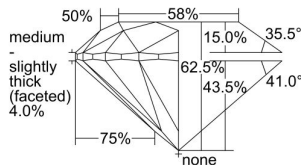

GIA®

FACSIMILE

GIA REPORT 6234266128

Verify this report at GIA.edu

GIA NATURAL DIAMOND DOSSIER®

April 23, 2024
GIA Report Number 6234266128
Shape and Cutting Style ..... Round Brilliant
Measurements ..... 6.13 - 6.17 x 3.84 mm

GRADING RESULTS

Carat Weight ..... 0.90 carat
Color Grade ..... H
Clarity Grade VS1
Cut Grade ..... Excellent

ADDITIONAL GRADING INFORMATION

Polish ..... Excellent
Symmetry ..... Excellent
Fluorescence ..... None
Clarity Characteristics ..... Cloud, Crystal
Inscription(s): GIA 6234266128

PROPORTIONS

Profile to actual proportions

GRADING SCALES

GIA COLOR SCALE	GIA CLARITY SCALE	GIA CUT SCALE	
D	FLAWLESS	EXCELLENT	
E	INTERNALLY FLAWLESS		
F		VVS₁	VERY GOOD
G	VVS₂		
H	VS₁	GOOD	
I	VS₂		
J	SI₁	FAIR	
K	SI₂		
L	I₁	POOR	
M	I₂		
N	I₃		
O			
P			
Q			
R			
S			
T			
U			
V			
W			
X			
Y			
Z