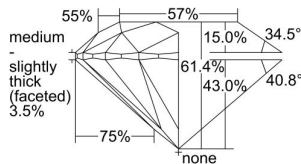

GIA®

FACSIMILE

GIA REPORT 6234287534

Verify this report at GIA.edu

GIA NATURAL DIAMOND DOSSIER®

May 15, 2024
GIA Report Number 6234287534
Shape and Cutting Style ..... Round Brilliant
Measurements ..... 4.83 - 4.86 x 2.98 mm

GRADING RESULTS

Carat Weight ..... 0.43 carat
Color Grade ..... E
Clarity Grade S11
Cut Grade ..... Excellent

ADDITIONAL GRADING INFORMATION

Polish ..... Excellent
Symmetry ..... Excellent
Fluorescence ..... None
Clarity Characteristics ..... Crystal, Cloud
Inscription(s): GIA 6234287534

PROPORTIONS

Profile to actual proportions

GRADING SCALES

GIA COLOR SCALE	GIA CLARITY SCALE	GIA CUT SCALE	
D	FLAWLESS	EXCELLENT	
E	INTERNALLY FLAWLESS		
F		VVS₁	VERY GOOD
G	VVS₂		
H	VS₁	GOOD	
I	VS₂		
J	S1₁	FAIR	
K	S1₂		
L	I₁	POOR	
M	I₂		
N	I₃		
O			
P			
Q			
R			
S			
T			
U			
V			
W			
X			
Y			
Z