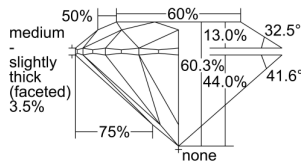

GIA®

FACSIMILE

GIA REPORT 6234288279

Verify this report at GIA.edu

GIA NATURAL DIAMOND DOSSIER®

May 15, 2024
GIA Report Number **6234288279**
Shape and Cutting Style ..... **Round Brilliant**
Measurements ..... **5.82 - 5.85 x 3.52 mm**

GRADING RESULTS

Carat Weight ..... **0.72 carat**
Color Grade ..... **F**
Clarity Grade **VVS2**
Cut Grade ..... **Excellent**

ADDITIONAL GRADING INFORMATION

Polish ..... **Excellent**
Symmetry ..... **Excellent**
Fluorescence ..... **None**
Clarity Characteristics..... **Needle, Pinpoint, Cloud**
Inscription(s): **GIA 6234288279**

PROPORTIONS

Profile to actual proportions

GRADING SCALES

GIA COLOR SCALE	GIA CLARITY SCALE	GIA CUT SCALE	
D	FLAWLESS	EXCELLENT	
E	INTERNALLY FLAWLESS		
F		VVS₁	VERY GOOD
G	VVS₂		
H	VS₁	GOOD	
I	VS₂		
J	SI₁	FAIR	
K	SI₂		
L	I₁	POOR	
M	I₂		
N	I₃		
O			
P			
Q			
R			
S			
T			
U			
V			
W			
X			
Y			
Z