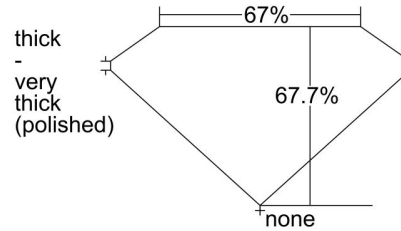

GIA NATURAL DIAMOND GRADING REPORT

May 17, 2024
 GIA Report Number 6234291324
 Shape and Cutting Style Cut-Cornered Rectangular
 Modified Brilliant
 Measurements 7.99 x 6.24 x 4.22 mm

GRADING RESULTS

Carat Weight 1.80 carat
 Color Grade G
 Clarity Grade VS1

ADDITIONAL GRADING INFORMATION

Polish Excellent
 Symmetry Very Good
 Fluorescence Faint
 Inscription(s): GIA 6234291324

PROPORTIONS

Profile not to actual proportions

CLARITY CHARACTERISTICS

KEY TO SYMBOLS*

-  Feather
-  Pinpoint
-  Natural

* Red symbols denote internal characteristics (inclusions). Green or black symbols denote external characteristics (blemishes). Diagram is an approximate representation of the diamond, and symbols shown indicate type, position, and approximate size of clarity characteristics. All clarity characteristics may not be shown. Details of finish are not shown.