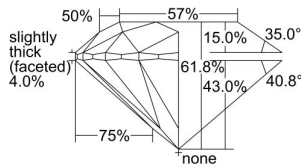

GIA®

FACSIMILE

GIA REPORT 6234305751

Verify this report at GIA.edu

GIA NATURAL DIAMOND DOSSIER®

June 03, 2024
GIA Report Number 6234305751
Shape and Cutting Style ..... Round Brilliant
Measurements ..... 6.01 - 6.05 x 3.73 mm

GRADING RESULTS

Carat Weight ..... 0.84 carat
Color Grade ..... E
Clarity Grade VS1
Cut Grade ..... Excellent

ADDITIONAL GRADING INFORMATION

Polish ..... Excellent
Symmetry ..... Excellent
Fluorescence ..... None
Clarity Characteristics ..... Crystal, Pinpoint
Inscription(s): GIA 6234305751

PROPORTIONS

Profile to actual proportions