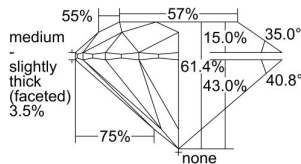

GIA®

FACSIMILE

GIA REPORT 6234305785

Verify this report at GIA.edu

GIA NATURAL DIAMOND DOSSIER®

June 03, 2024
GIA Report Number **6234305785**
Shape and Cutting Style ..... **Round Brilliant**
Measurements ..... **5.95 - 5.98 x 3.66 mm**

GRADING RESULTS

Carat Weight ..... **0.80 carat**
Color Grade ..... **G**
Clarity Grade **VS2**
Cut Grade ..... **Excellent**

ADDITIONAL GRADING INFORMATION

Polish ..... **Excellent**
Symmetry ..... **Excellent**
Fluorescence ..... **None**
Clarity Characteristics..... **Feather, Crystal, Cloud**
Inscription(s): **GIA 6234305785**

PROPORTIONS

Profile to actual proportions

GRADING SCALES

GIA COLOR SCALE	GIA CLARITY SCALE	GIA CUT SCALE	
D	FLAWLESS	EXCELLENT	
E	INTERNALLY FLAWLESS		
F		VVS₁	VERY GOOD
G	VVS₂		
H	VS₁	GOOD	
I	VS₂		
J	SI₁	FAIR	
K	SI₂		
L	I₁	POOR	
M	I₂		
N	I₃		
O			
P			
Q			
R			
S			
T			
U			
V			
W			
X			
Y			
Z