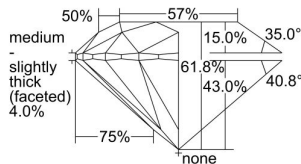

GIA®

FACSIMILE

GIA REPORT 6234305833

Verify this report at GIA.edu

GIA NATURAL DIAMOND DOSSIER®

June 03, 2024
GIA Report Number 6234305833
Shape and Cutting Style ..... Round Brilliant
Measurements ..... 5.45 - 5.46 x 3.37 mm

GRADING RESULTS

Carat Weight ..... 0.62 carat
Color Grade ..... D
Clarity Grade S11
Cut Grade ..... Excellent

ADDITIONAL GRADING INFORMATION

Polish ..... Excellent
Symmetry ..... Excellent
Fluorescence ..... None
Clarity Characteristics..... Crystal, Cloud
Inscription(s): GIA 6234305833

PROPORTIONS

Profile to actual proportions