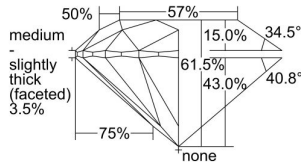

GIA®

FACSIMILE

GIA REPORT 6234305848

Verify this report at GIA.edu

GIA NATURAL DIAMOND DOSSIER®

June 03, 2024
GIA Report Number 6234305848
Shape and Cutting Style ..... Round Brilliant
Measurements ..... 5.88 - 5.90 x 3.63 mm

GRADING RESULTS

Carat Weight ..... 0.77 carat
Color Grade I
Clarity Grade VS2
Cut Grade ..... Excellent

ADDITIONAL GRADING INFORMATION

Polish ..... Excellent
Symmetry ..... Excellent
Fluorescence ..... Faint
Clarity Characteristics..... Crystal, Cloud, Feather
Inscription(s): GIA 6234305848

PROPORTIONS

Profile to actual proportions

GRADING SCALES

GIA COLOR SCALE	GIA CLARITY SCALE	GIA CUT SCALE	
D	FLAWLESS	EXCELLENT	
E	INTERNALLY FLAWLESS		
F		VVS₁	VERY GOOD
G	VVS₂		
H	VS₁	GOOD	
I	VS₂		
J	SI₁	FAIR	
K	SI₂		
L	I₁	POOR	
M	I₂		
N	I₃		
O			
P			
Q			
R			
S			
T			
U			
V			
W			
X			
Y			
Z