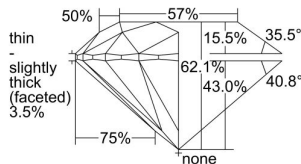

GIA®

FACSIMILE

GIA REPORT 6234305958

Verify this report at GIA.edu

GIA NATURAL DIAMOND DOSSIER®

June 03, 2024
GIA Report Number 6234305958
Shape and Cutting Style ..... Round Brilliant
Measurements ..... 4.69 - 4.72 x 2.92 mm

GRADING RESULTS

Carat Weight ..... 0.40 carat
Color Grade ..... G
Clarity Grade VS2
Cut Grade ..... Excellent

ADDITIONAL GRADING INFORMATION

Polish ..... Excellent
Symmetry ..... Excellent
Fluorescence ..... Faint
Clarity Characteristics ..... Crystal
Inscription(s): GIA 6234305958

PROPORTIONS

GRADING SCALES

GIA COLOR SCALE	GIA CLARITY SCALE	GIA CUT SCALE	
D	FLAWLESS	EXCELLENT	
E	INTERNALLY FLAWLESS		
F		VVS₁	VERY GOOD
G	VVS₂		
H	VS₁	GOOD	
I	VS₂		
J	SI₁	FAIR	
K	SI₂		
L	I₁	POOR	
M	I₂		
N	I₃		
O			
P			
Q			
R			
S			
T			
U			
V			
W			
X			
Y			
Z