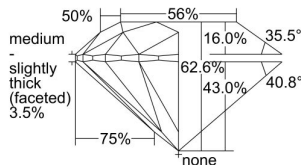

GIA®

FACSIMILE

GIA REPORT 6234306091

Verify this report at GIA.edu

GIA NATURAL DIAMOND DOSSIER®

June 03, 2024
GIA Report Number 6234306091
Shape and Cutting Style ..... Round Brilliant
Measurements ..... 5.03 - 5.07 x 3.16 mm

GRADING RESULTS

Carat Weight ..... 0.50 carat
Color Grade ..... G
Clarity Grade S11
Cut Grade ..... Excellent

ADDITIONAL GRADING INFORMATION

Polish ..... Excellent
Symmetry ..... Excellent
Fluorescence ..... None
Clarity Characteristics ..... Cloud
Inscription(s): GIA 6234306091

PROPORTIONS

Profile to actual proportions