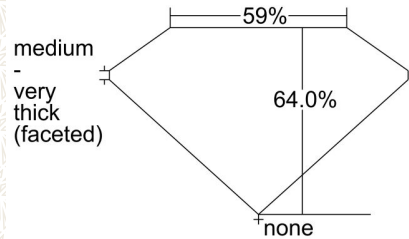

GIA NATURAL COLORED DIAMOND REPORT

June 14, 2024  
 Report Type ..... Grading Report  
 GIA Report Number ..... 6234308636  
 Shape and Cutting Style ..... Pear Brilliant  
 Measurements ..... 11.00 x 7.02 x 4.49 mm

Carat Weight ..... 2.10 carat  
 Color Grade ..... Fancy Light Brownish Greenish Yellow  
 Color Origin ..... Natural  
 Color Distribution ..... Even  
 Clarity Grade ..... SI1  
 Proportions:

Profile not to actual proportions