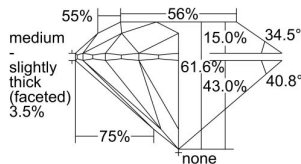

GIA®

FACSIMILE

GIA REPORT 6234321849

Verify this report at GIA.edu

GIA NATURAL DIAMOND DOSSIER®

June 17, 2024
GIA Report Number 6234321849
Shape and Cutting Style ..... Round Brilliant
Measurements ..... 4.30 - 4.32 x 2.66 mm

GRADING RESULTS

Carat Weight ..... 0.30 carat
Color Grade ..... G
Clarity Grade S11
Cut Grade ..... Excellent

ADDITIONAL GRADING INFORMATION

Polish ..... Excellent
Symmetry ..... Excellent
Fluorescence ..... Faint
Clarity Characteristics ..... Cloud, Crystal
Inscription(s): GIA 6234321849

PROPORTIONS

Profile to actual proportions

GRADING SCALES

GIA COLOR SCALE	GIA CLARITY SCALE	GIA CUT SCALE	
D	FLAWLESS	EXCELLENT	
E	INTERNALLY FLAWLESS		
F		VVS₁	VERY GOOD
G	VVS₂		
H	VS₁	GOOD	
I	VS₂		
J	S1₁	FAIR	
K	S1₂		
L	I₁	POOR	
M	I₂		
N	I₃		
O			
P			
Q			
R			
S			
T			
U			
V			
W			
X			
Y			
Z